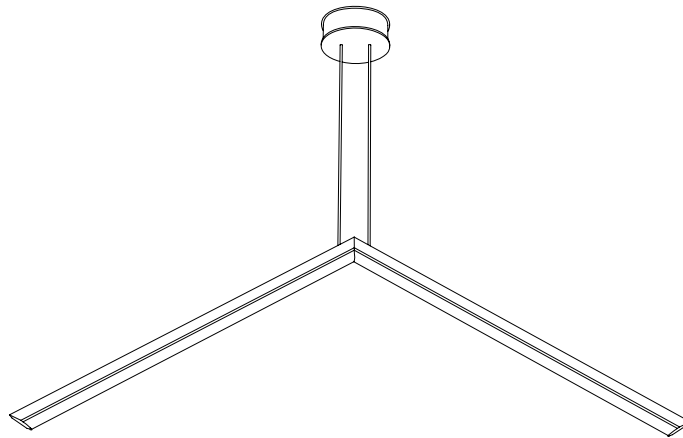

2440 Merced Ave, South El Monte, CA 91733
info@studioendo.com
www.studioendo.com
(213) 507-9101

ALPINE SOLO (AP40)

LED Pendant

FIXTURE DIMENSIONS:

L40" x W4.5" x H12.25"

CANOPY DIMENSIONS:

L4.5" x W4.5" x H1.5"
3.5" J-Box Mounting Hole Pattern

FIXTURE WEIGHT:

4lbs

CERTIFICATION:

Suitable for damp locations

**ELECTRICAL:**

Input: 110-120v AC
Wattage: 17W
Dimming: TRIAC/Forward Phase
Compatible

ILLUMINATION:

Luminosity: 1495 Lumen Source
CRI: 90+

COLOR TEMPERATURE:

2700K, 3000K, 3500K, 4100K

POWDER-COAT FINISH:

Metallic Gold
Metallic Copper
Metallic Nickel
Metallic Grey
Satin Black
Satin White

CORD:

Black Silicone

SUSPENSION:

Suspension height is cut to specification