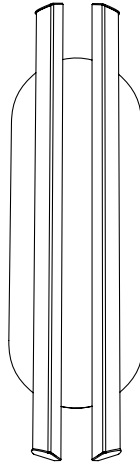

## CHIME CAPSULE (CPS23)

LED Sconce

---

### FIXTURE DIMENSIONS:

H23" x W6" x D4"

### CANOPY DIMENSIONS:

H16" x W6" x D2"  
3.5" J-Box Mounting Hole Pattern

### FIXTURE WEIGHT:

7lbs