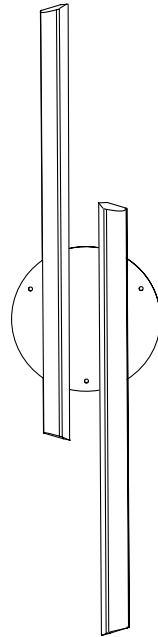

160 Narragansett Ave. #2 Providence, RI 02907
info@studioendo.com
www.studioendo.com
(213) 507-9101

CHIME CONTRA (CHC34)

LED Sconce

FIXTURE DIMENSIONS:

H34" x W7.75" x D4"

CANOPY DIMENSIONS:

H7.75" x W7.75" x D1.5"
3.5" J-Box Mounting Hole Pattern

FIXTURE WEIGHT:

6.75lbs

CERTIFICATION:

Suitable for damp locations

ELECTRICAL:

Input: 110-120v AC
Wattage: 16W
Dimming: TRIAC/Forward Phase
Compatible

ILLUMINATION:

Luminosity: 1000 Lumen Source
CRI: 80+

COLOR TEMPERATURE:

2700K, 3000K, 4200K

POWDER-COAT FINISH:

Metallic Gold
Metallic Copper
Metallic Nickel
Metallic Grey
Satin Black
Satin White

NOTES:

ADA Compliant Fixture
Can be hung horizontally or vertically.