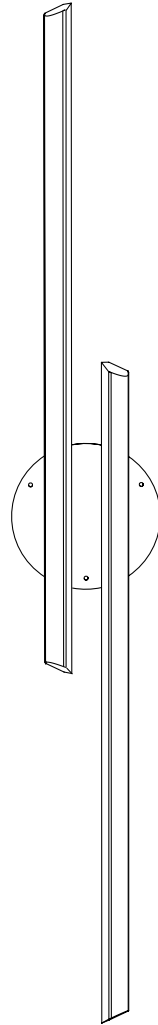

## CHIME CONTRA (CHC53)

LED Sconce

### FIXTURE DIMENSIONS:

H53" x W7.75" x D4"

### CANOPY DIMENSIONS:

H7.75" x W7.75" x D1.5"  
 3.5" J-Box Mounting Hole Pattern

### FIXTURE WEIGHT:

8.5lbs