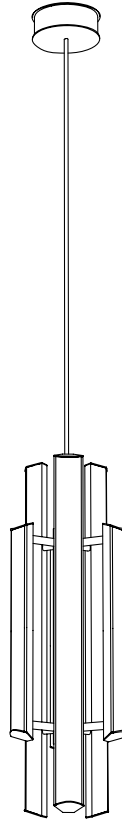

160 Narragansett Ave. #2 Providence, RI 02907
info@studioendo.com
www.studioendo.com
(213) 507-9101

CHIME PENDANT 23

LED Pendant

FIXTURE DIMENSIONS:

L7.5" x W7" x H23"

CANOPY DIMENSIONS:

L6.5" x W6.5" x H1.5"
3.5" J-Box Mounting Hole Pattern

FIXTURE WEIGHT:

9lbs

CERTIFICATION:

Suitable for damp locations

ELECTRICAL:

Input: 110-120v AC
Wattage: 40W
Dimming: TRIAC/Forward Phase
Compatible

ILLUMINATION:

Luminosity: 2400 Lumen Source
CRI: 80+

COLOR TEMPERATURE:

2700K, 3000K, 4200K

POWDER-COAT FINISH:

Metallic Gold
Metallic Copper
Metallic Nickel
Metallic Grey
Satin Black
Satin White

CORD:

Matching Fabric Cord

SUSPENSION:

Suspension height is cut to specification