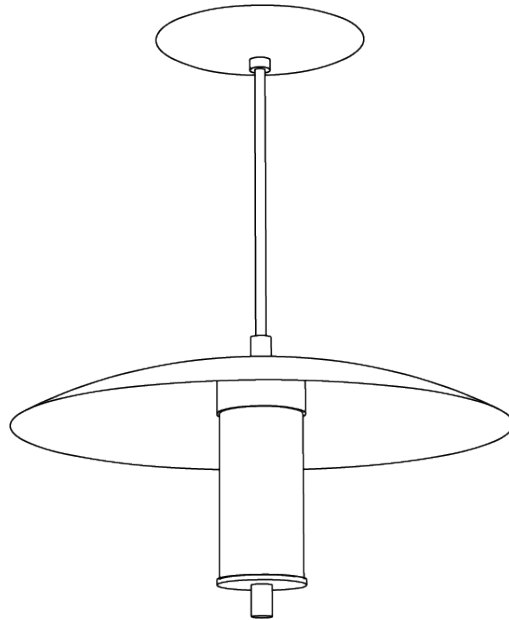

2440 Merced Ave, South El Monte, CA 91733
info@studioendo.com
www.studioendo.com
(213) 507-9101

CUPOLA PENDANT 12 (CU12-P)

LED Pendant

FIXTURE DIMENSIONS:

L12" x W12" x H7"

CANOPY DIMENSIONS:

L5" x W5" x H0.5"

2.75" x 3.5" J-Box Mounting Hole Pattern

FIXTURE WEIGHT:

2.5lbs

CERTIFICATION:

Suitable for damp locations

ELECTRICAL:

Input: 110-120v AC

Wattage: 1W