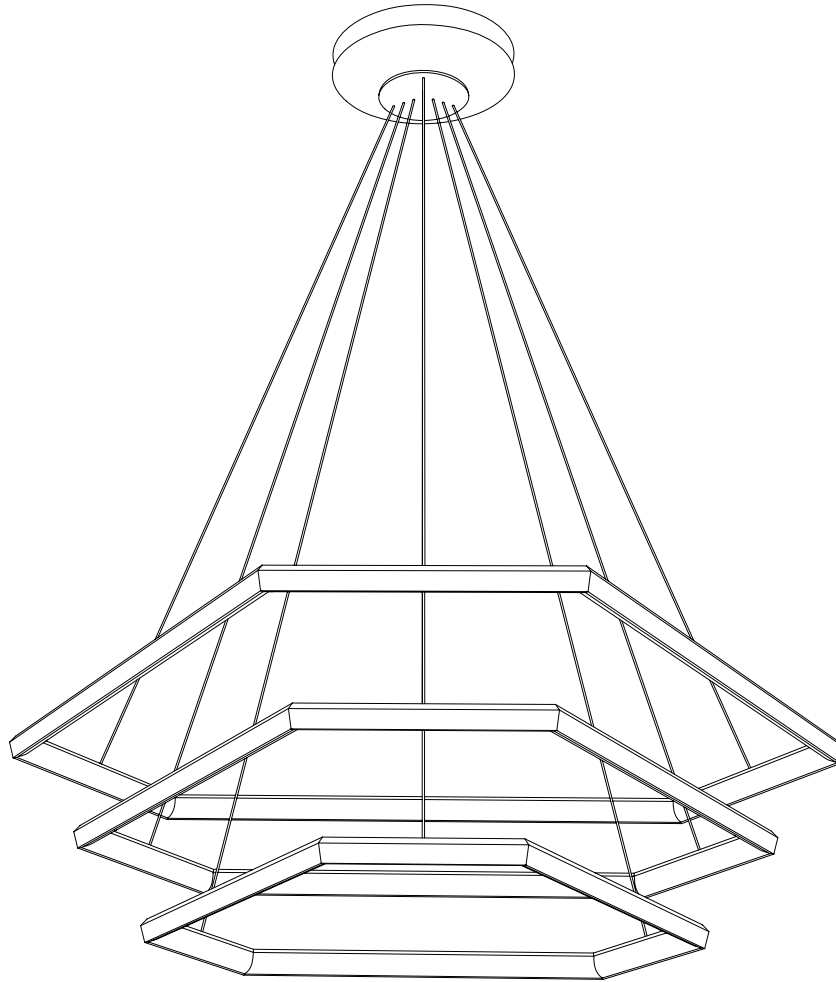

## DITRI CASCADE III (DXC52-3)

LED Chandelier

---

### FIXTURE DIMENSIONS:

L52" x W45" x H17"

### CANOPY DIMENSIONS:

L12" x W12" x H1.75"  
3.5" J-Box Mounting Hole Pattern