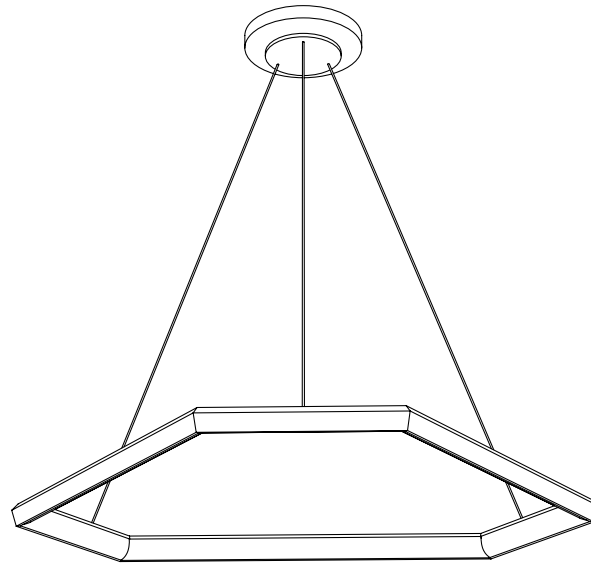

160 Narragansett Ave. #2 Providence, RI 02907
info@studioendo.com
www.studioendo.com
(213) 507-9101

DITRI (DX34)

LED Pendant

FIXTURE DIMENSIONS:

L34" x W30" x H1.5"

CANOPY DIMENSIONS:

L7.75" x W7.75" x H1.5"
3.5" J-Box Mounting Hole Pattern

FIXTURE WEIGHT:

8lbs

CERTIFICATION:

Suitable for damp locations

**ELECTRICAL:**

Input: 110-120v AC
Wattage: 34W
Dimming: TRIAC/Forward Phase
Compatible

ILLUMINATION:

Luminosity: 3200 Lumen Source
CRI: 90+

COLOR TEMPERATURE:

2700K, 3000K, 3500K, 4100K

POWDER-COAT FINISH:

Metallic Gold
Metallic Copper
Metallic Nickel
Metallic Grey
Satin Black
Satin White

CORD:

Black Silicone

SUSPENSION:

Suspension height is cut to specification