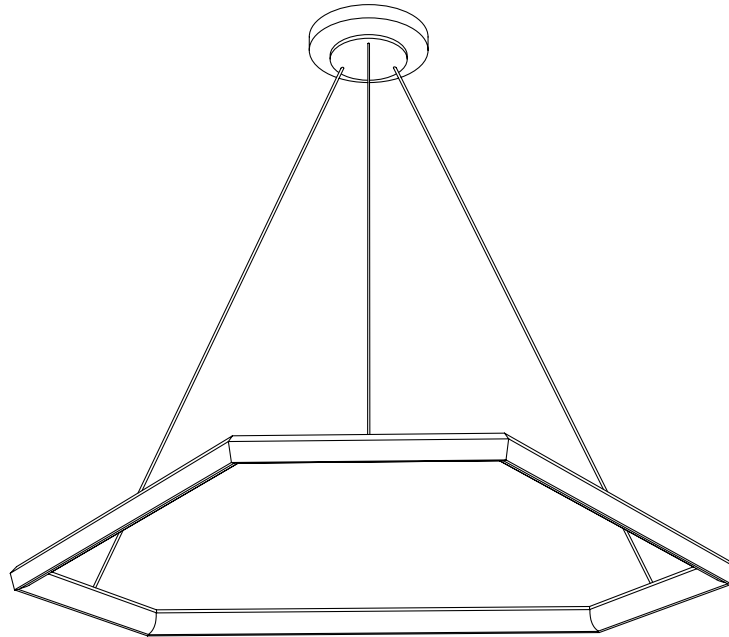

160 Narragansett Ave. #2 Providence, RI 02907
info@studioendo.com
www.studioendo.com
(213) 507-9101

DITRI (DX43)

LED Pendant

FIXTURE DIMENSIONS:

L43" x W37" x H1.5"

CANOPY DIMENSIONS:

L7.75" x W7.75" x H1.5"
3.5" J-Box Mounting Hole Pattern

FIXTURE WEIGHT:

9.25lbs

CERTIFICATION:

Suitable for damp locations

ELECTRICAL:

Input: 110-120v AC
Wattage: 41W
Dimming: TRIAC/Forward Phase
Compatible

ILLUMINATION:

Luminosity: 4050 Lumen Source
CRI: 90+

COLOR TEMPERATURE:

2700K, 3000K, 3500K, 4100K

POWDER-COAT FINISH:

Metallic Gold
Metallic Copper
Metallic Nickel
Metallic Grey
Satin Black
Satin White

CORD:

Black Silicone

SUSPENSION:

Suspension height is cut to specification