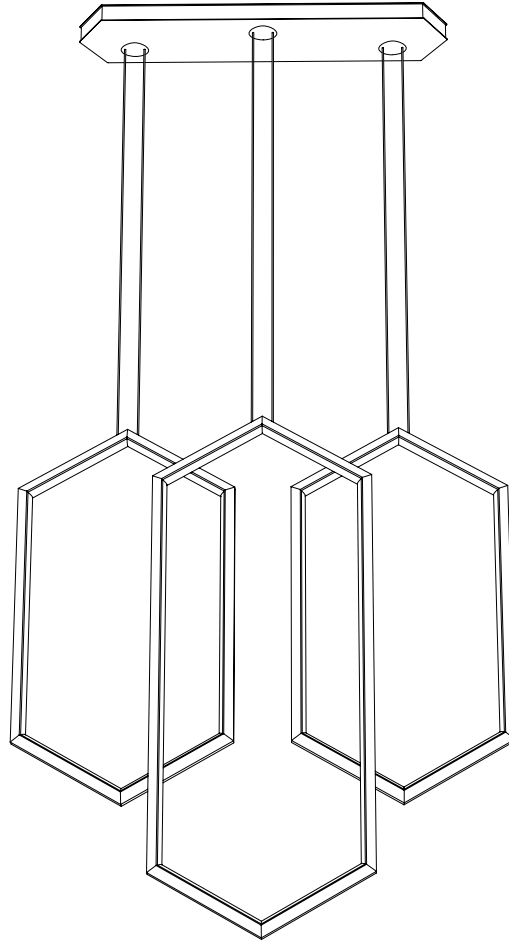

160 Narragansett Ave. #2 Providence, RI 02907
info@studioendo.com
www.studioendo.com
(213) 507-9101

FIGARO III - (FG46-3)

LED Chandelier

FIXTURE DIMENSIONS:

L43" x W5" x H46"

CANOPY DIMENSIONS:

L34" x W8" x H1.75"
3.5" J-Box Mounting Hole Pattern

FIXTURE WEIGHT:

35lbs

CERTIFICATION:

Suitable for damp locations

ELECTRICAL:

Input: 110-120v AC
Wattage: 98W
Dimming: TRIAC/Forward Phase
Compatible

ILLUMINATION:

Luminosity: 9296 Lumen Source
CRI: 90+

COLOR TEMPERATURE:

2700K, 3000K, 3500K, 4100K

POWDER-COAT FINISH:

Metallic Gold
Metallic Copper
Metallic Nickel
Metallic Grey
Satin Black
Satin White

CORD:

Black Silicone

SUSPENSION:

Suspension height is cut to specification