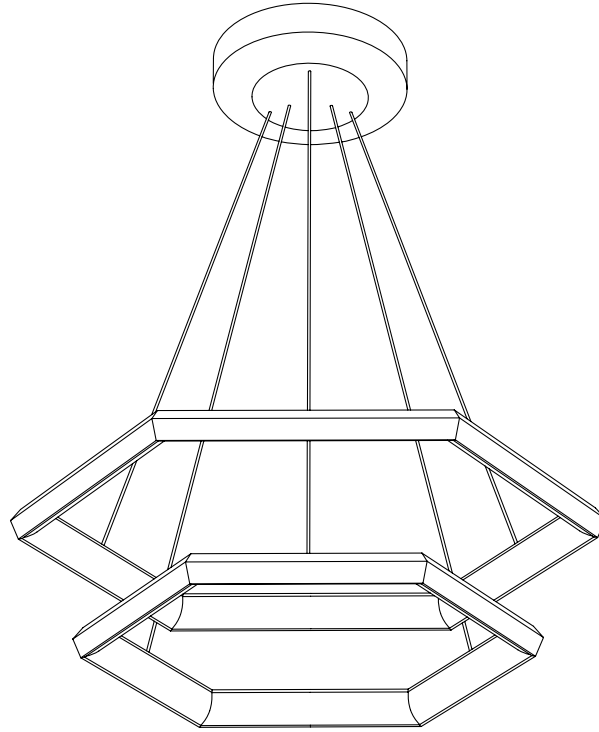

## HEXIA CASCADE HXC28

### LED Chandelier

---

**FIXTURE DIMENSIONS:**

L28" x W25" x H9"

**CANOPY DIMENSIONS:**

L7.75" x W7.75" x H1.5"  
3.5" J-Box Mounting Hole Pattern

**FIXTURE WEIGHT:**

10.5lbs