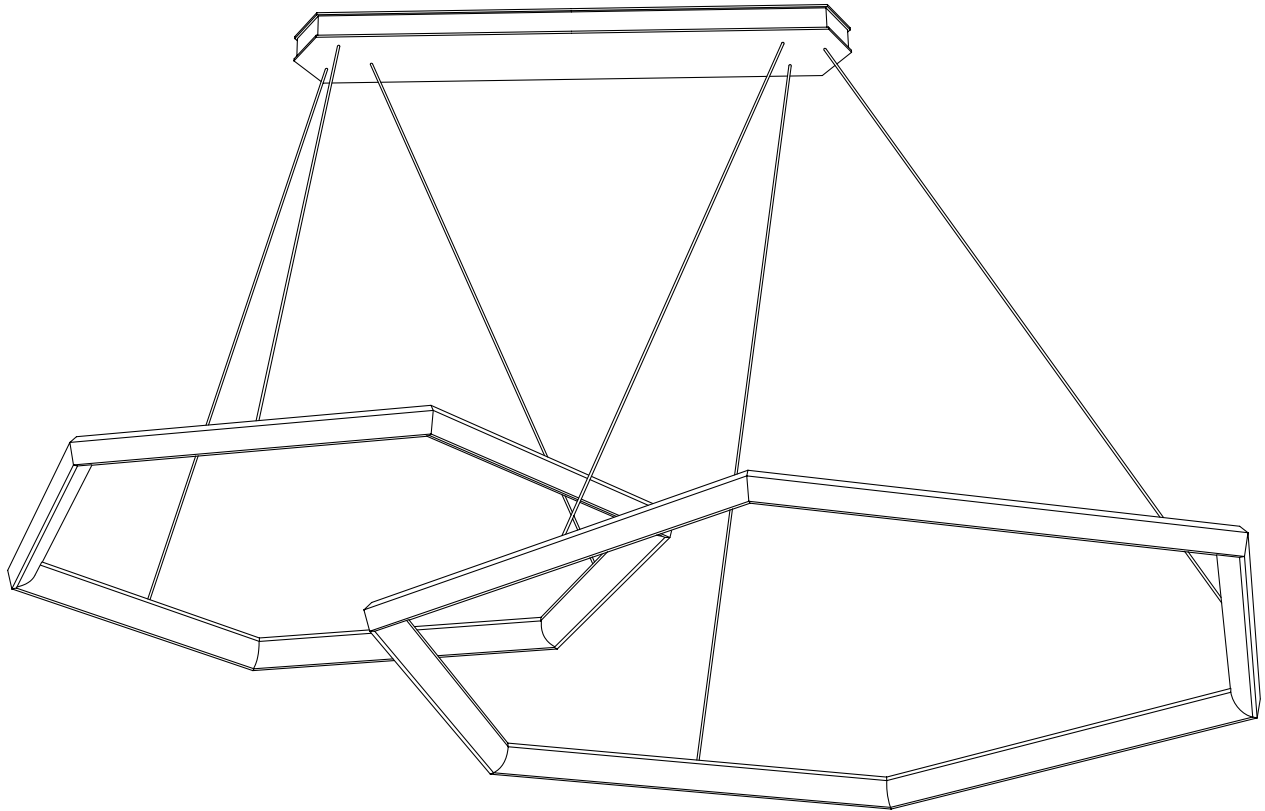

160 Narragansett Ave. #2 Providence, RI 02907
 info@studioendo.com
 www.studioendo.com
 (213) 507-9101

HEXIA DUO (HXD46-2)

LED Chandelier

FIXTURE DIMENSIONS:

L65" x W40" x H8"

CANOPY DIMENSIONS:

L30" x W4.5" x H1.5"
 3.5" J-Box Mounting Hole Pattern

FIXTURE WEIGHT:

18lbs

CERTIFICATION:

Suitable for damp locations

ELECTRICAL:

Input: 110-120v AC
 Wattage: 78W
 Dimming: TRIAC/Forward Phase
 Compatible

ILLUMINATION:

Luminosity: 7600 Lumen Source
 CRI: 90+

COLOR TEMPERATURE:

2700K, 3000K, 3500K, 4100K

POWDER-COAT FINISH:

Metallic Gold
 Metallic Copper
 Metallic Nickel
 Metallic Grey
 Satin Black
 Satin White

CORD:

Black Silicone

SUSPENSION:

Suspension height is cut to specification