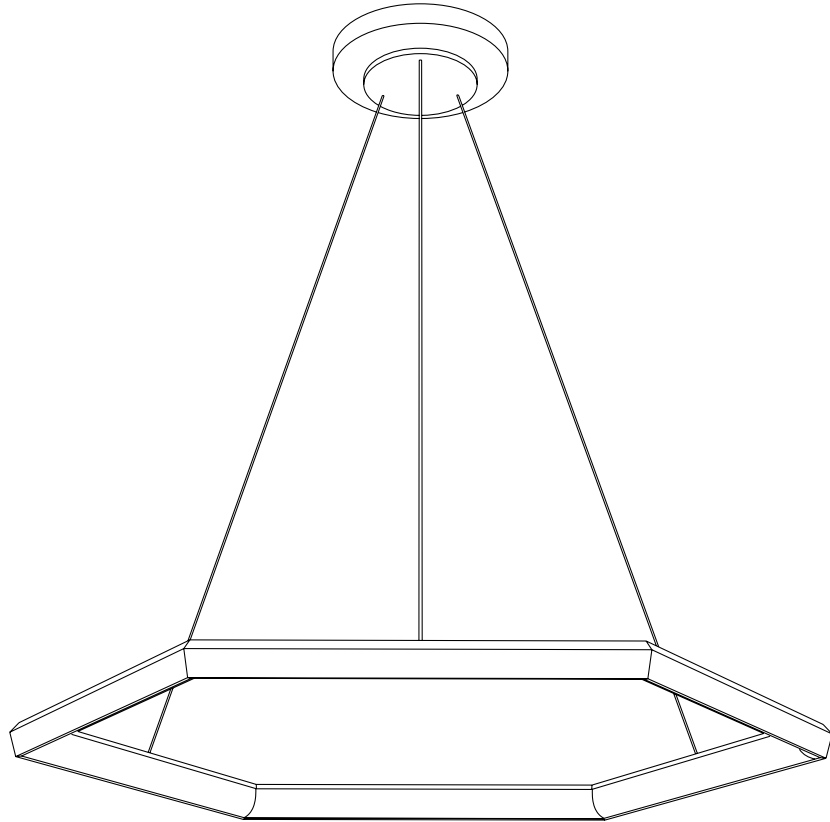

160 Narragansett Ave. #2 Providence, RI 02907
info@studioendo.com
www.studioendo.com
(213) 507-9101

HEXIA (HX34)

LED Pendant

FIXTURE DIMENSIONS:

L34" x W30" x H1.5"

CANOPY DIMENSIONS:

L7.75" x W7.75" x H1.5"
3.5" J-Box Mounting Hole Pattern

FIXTURE WEIGHT:

8lbs

CERTIFICATION:

Suitable for damp locations

**ELECTRICAL:**

Input: 110-120v AC
Wattage: 34W
Dimming: TRIAC/Forward Phase
Compatible

ILLUMINATION:

Luminosity: 3200 Lumen Source
CRI: 90+

COLOR TEMPERATURE:

2700K, 3000K, 3500K, 4100K

POWDER-COAT FINISH:

Metallic Gold
Metallic Copper
Metallic Nickel
Metallic Grey
Satin Black
Satin White

CORD:

Black Silicone

SUSPENSION:

Suspension height is cut to specification