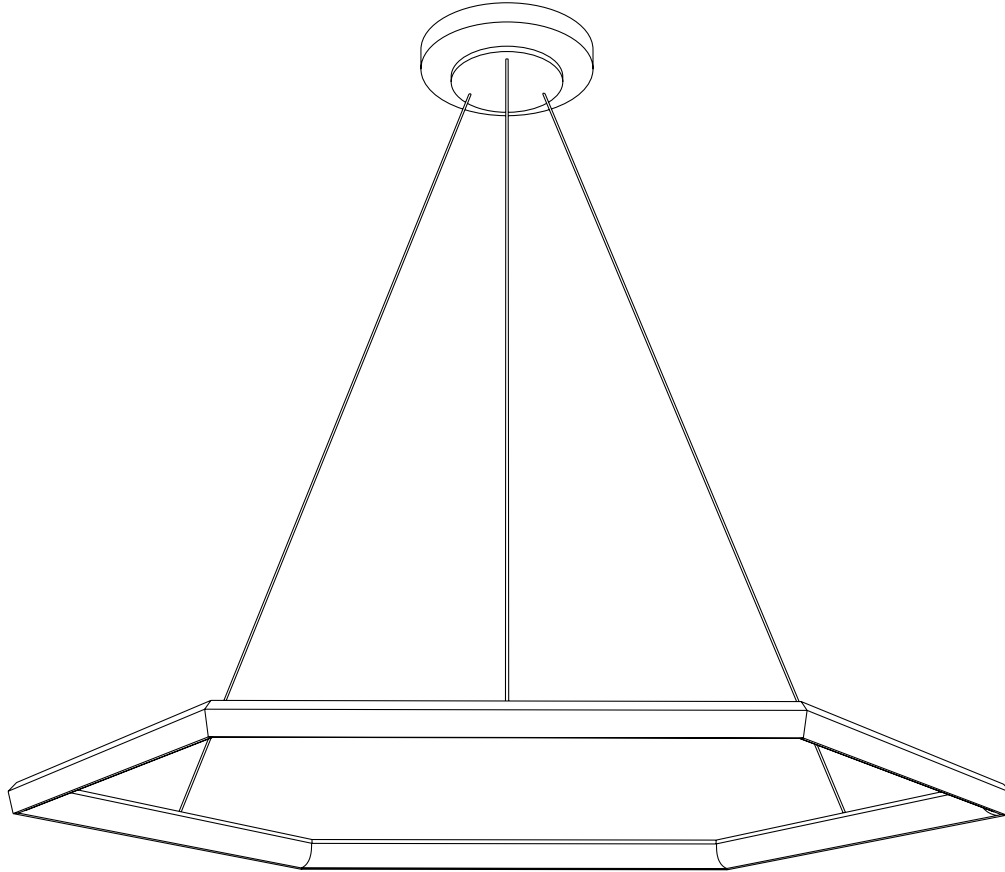

160 Narragansett Ave. #2 Providence, RI 02907
info@studioendo.com
www.studioendo.com
(213) 507-9101

HEXIA (HX46)

LED Pendant

FIXTURE DIMENSIONS:

L46" x W40" x H1.5"

CANOPY DIMENSIONS:

L7.75" x W7.75" x H1.5"
3.5" J-Box Mounting Hole Pattern

FIXTURE WEIGHT:

10lbs

CERTIFICATION:

Suitable for damp locations

ELECTRICAL:

Input: 110-120v AC
Wattage: 44W
Dimming: TRIAC/Forward Phase
Compatible

ILLUMINATION:

Luminosity: 4350 Lumen Source
CRI: 90+

COLOR TEMPERATURE:

2700K, 3000K, 3500K, 4100K

POWDER-COAT FINISH:

Metallic Gold
Metallic Copper
Metallic Nickel
Metallic Grey
Satin Black
Satin White

CORD:

Black Silicone

SUSPENSION:

Suspension height is cut to specification