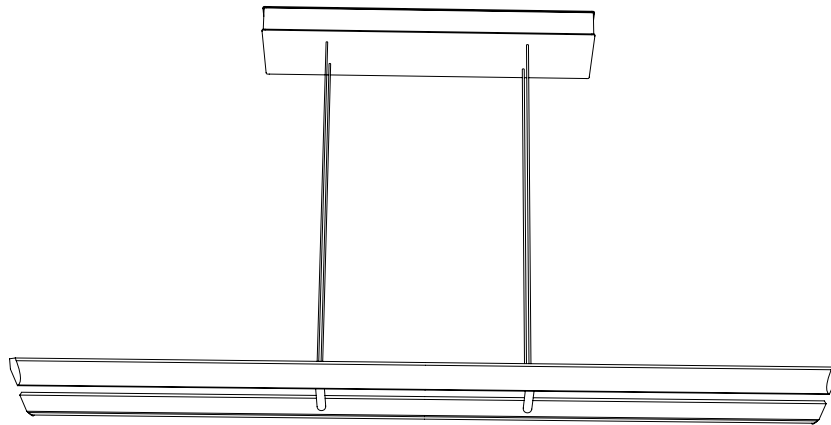

160 Narragansett Ave. #2 Providence, RI 02907
info@studioendo.com
www.studioendo.com
(213) 507-9101

LINEAR CHIME PENDANT (LC47)

LED Pendant

FIXTURE DIMENSIONS:

L47" x W7" x H1.5"

CANOPY DIMENSIONS:

L20" x W5.5" x H1.5"
3.5" J-Box Mounting Hole Pattern

FIXTURE WEIGHT:

10lbs

CERTIFICATION:

Suitable for damp locations

ELECTRICAL:

Input: 110-120v AC
Wattage: 32W
Dimming: TRIAC/Forward Phase
Compatible

ILLUMINATION:

Luminosity: 3055 Lumen Source
CRI: 90+

COLOR TEMPERATURE:

2700K, 3000K, 3500K, 4100K

POWDER-COAT FINISH:

Metallic Gold
Metallic Copper
Metallic Nickel
Metallic Grey
Satin Black
Satin White

CORD:

Black Silicone

SUSPENSION:

Suspension height is cut to specification