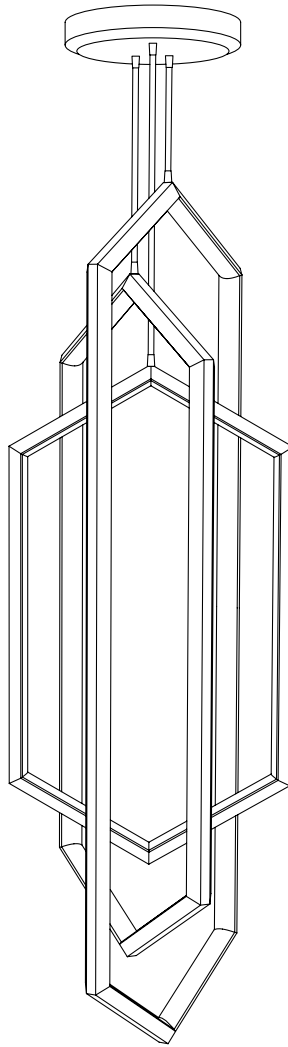

160 Narragansett Ave. #2 Providence, RI 02907
info@studioendo.com
www.studioendo.com
(213) 507-9101

ORBIS (VX58-3)

LED Chandelier

FIXTURE DIMENSIONS:

L20" x W20" x H58"

CANOPY DIMENSIONS:

L12" x W12" x H1.75"
3.5" J-Box Mounting Hole Pattern

FIXTURE WEIGHT:

23.75lbs

CERTIFICATION:

Suitable for damp locations

**ELECTRICAL:**

Input: 110-120v AC
Wattage: 112W
Dimming: TRIAC/Forward Phase
Compatible

ILLUMINATION:

Luminosity: 10850 Lumen Source
CRI: 90+

COLOR TEMPERATURE:

2700K, 3000K, 3500K, 4100K

POWDER-COAT FINISH:

Metallic Gold
Metallic Copper
Metallic Nickel
Metallic Grey
Satin Black
Satin White

CORD:

Matching Fabric Cord

SUSPENSION:

Suspension height is cut to specification