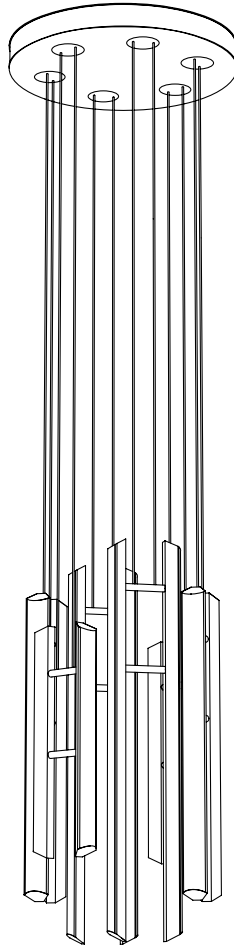

160 Narragansett Ave. #2 Providence, RI 02907
info@studioendo.com
www.studioendo.com
(213) 507-9101

CHIME CHANDELIER (CCR29-6)

LED Chandelier

FIXTURE DIMENSIONS:

L16" x W16" x H29"

CANOPY DIMENSIONS:

L16" x W16" x H1.5"
3.5" J-Box Mounting Hole Pattern

FIXTURE WEIGHT:

25.5lbs

CERTIFICATION:

Suitable for damp locations

ELECTRICAL:

Input: 110-120v AC
Wattage: 96W
Dimming: TRIAC/Forward Phase
Compatible

ILLUMINATION:

Luminosity: 6000 Lumen Source
CRI: 80+

COLOR TEMPERATURE:

2700K, 3000K, 4200K

POWDER-COAT FINISH:

Metallic Gold
Metallic Copper
Metallic Nickel
Metallic Grey
Satin Black
Satin White

CORD:

Black Silicone

SUSPENSION:

Suspension height is cut to specification