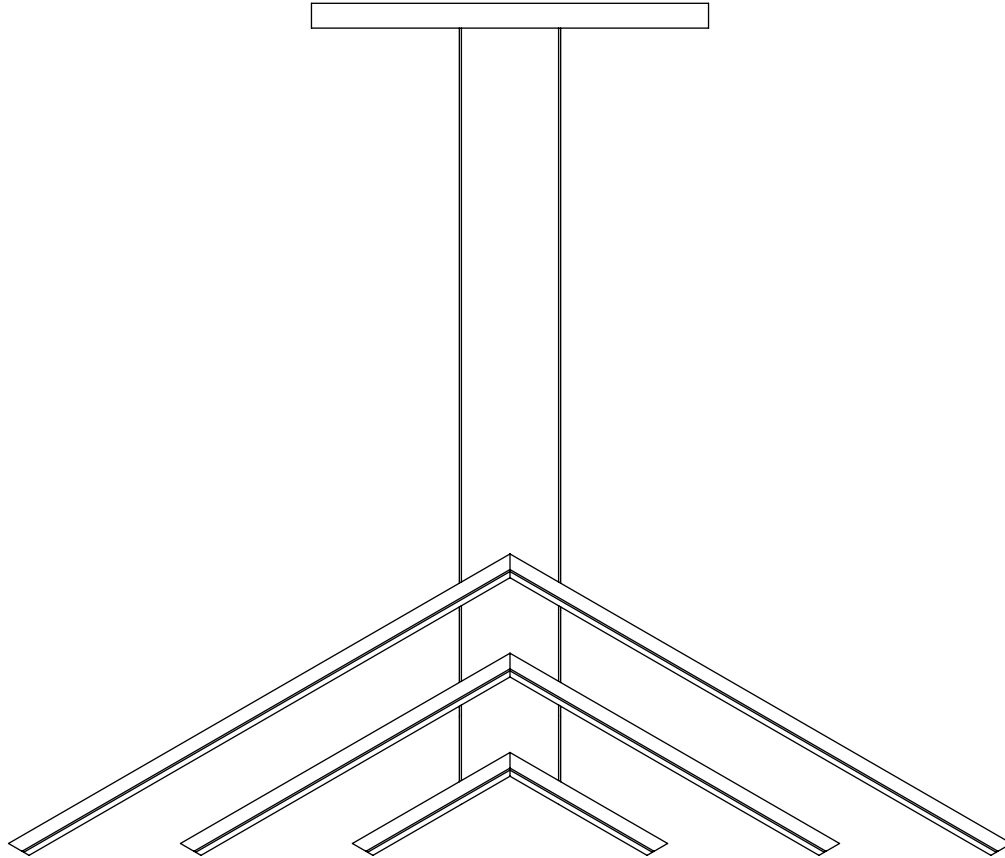

## ALPINE CASCADE (APC60-3)

LED Chandelier

### FIXTURE DIMENSIONS:

L60" x W4.5" x H19"

### CANOPY DIMENSIONS:

L20" x W4.5" x H1.5"  
3.5" J-Box Mounting Hole Pattern