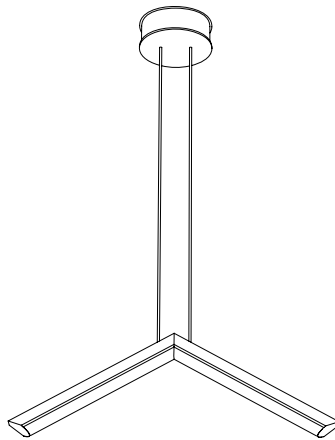

## ALPINE SOLO (AP19)

### LED Pendant

---

**FIXTURE DIMENSIONS:**

L19" x W4.5" x H6.25"

**CANOPY DIMENSIONS:**

L4.5" x W4.5" x H1.5"

3.5" J-Box Mounting Hole Pattern

**FIXTURE WEIGHT:**

Metallic Nickel

Metallic Grey

Satin Black

Satin White

**CORD:**

Black Silicone

**SUSPENSION:**

Suspension height is cut to specification