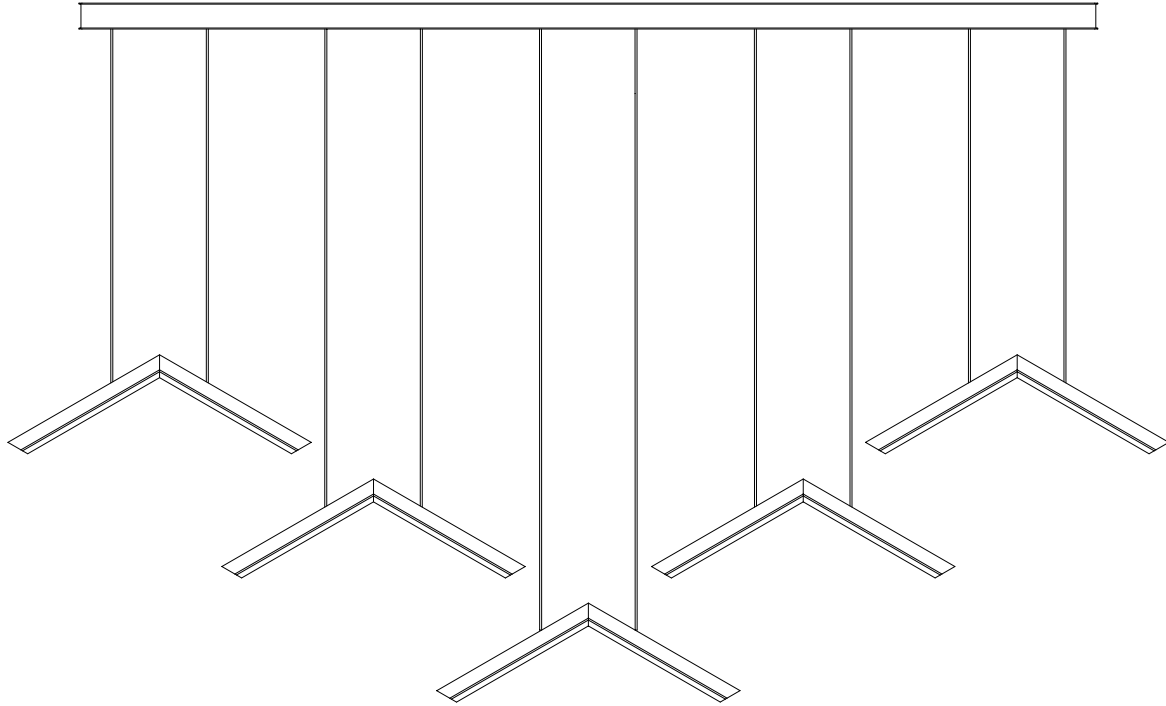

160 Narragansett Ave. #2 Providence, RI 02907
info@studioendo.com
www.studioendo.com
(213) 507-9101

ALPINE V (AP19-5)

LED Chandelier

FIXTURE DIMENSIONS:

L73" x W2" x H22"

CANOPY DIMENSIONS:

L64" x W4.5" x H1.5"
3.5" J-Box Mounting Hole Pattern

FIXTURE WEIGHT:

21.75lbs

CERTIFICATION:

Suitable for damp locations

**ELECTRICAL:**

Input: 110-120v AC
Wattage: 40W
Dimming: TRIAC/Forward Phase
Compatible

ILLUMINATION:

Luminosity: 3950 Lumen Source
CRI: 90+

COLOR TEMPERATURE:

2700K, 3000K, 3500K, 4100K

POWDER-COAT FINISH:

Metallic Gold
Metallic Copper
Metallic Nickel
Metallic Grey
Satin Black
Satin White

CORD:

Black Silicone

SUSPENSION:

Suspension height is cut to specification