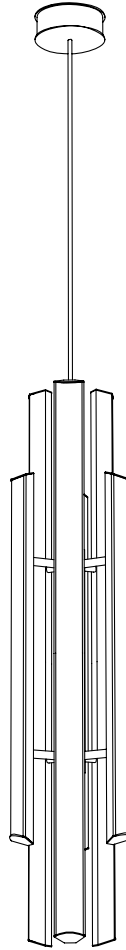

160 Narragansett Ave. #2 Providence, RI 02907
info@studioendo.com
www.studioendo.com
(213) 507-9101

CHIME PENDANT 35 (CP35)

LED Pendant

FIXTURE DIMENSIONS:

L7.5" x W7" x H35"

CANOPY DIMENSIONS:

L6.5" x W6.5" x H1.5"
3.5" J-Box Mounting Hole Pattern

FIXTURE WEIGHT:

13.5lbs

CERTIFICATION:

Suitable for damp locations

ELECTRICAL:

Input: 110-120v AC
Wattage: 61W
Dimming: TRIAC/Forward Phase
Compatible

ILLUMINATION:

Luminosity: 3800 Lumen Source
CRI: 80+

COLOR TEMPERATURE:

2700K, 3000K, 4200K

POWDER-COAT FINISH:

Metallic Gold
Metallic Copper
Metallic Nickel
Metallic Grey
Satin Black
Satin White

CORD:

Matching Fabric Cord

SUSPENSION:

Suspension height is cut to specification