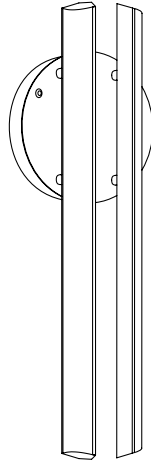

## CHIME 23 (CH23)

LED Sconce

---

### FIXTURE DIMENSIONS:

H23" x W7.75" x D4"

### CANOPY DIMENSIONS:

H7.75" x W7.75" x D1.5"  
3.5" J-Box Mounting Hole Pattern

### FIXTURE WEIGHT:

6.75lbs