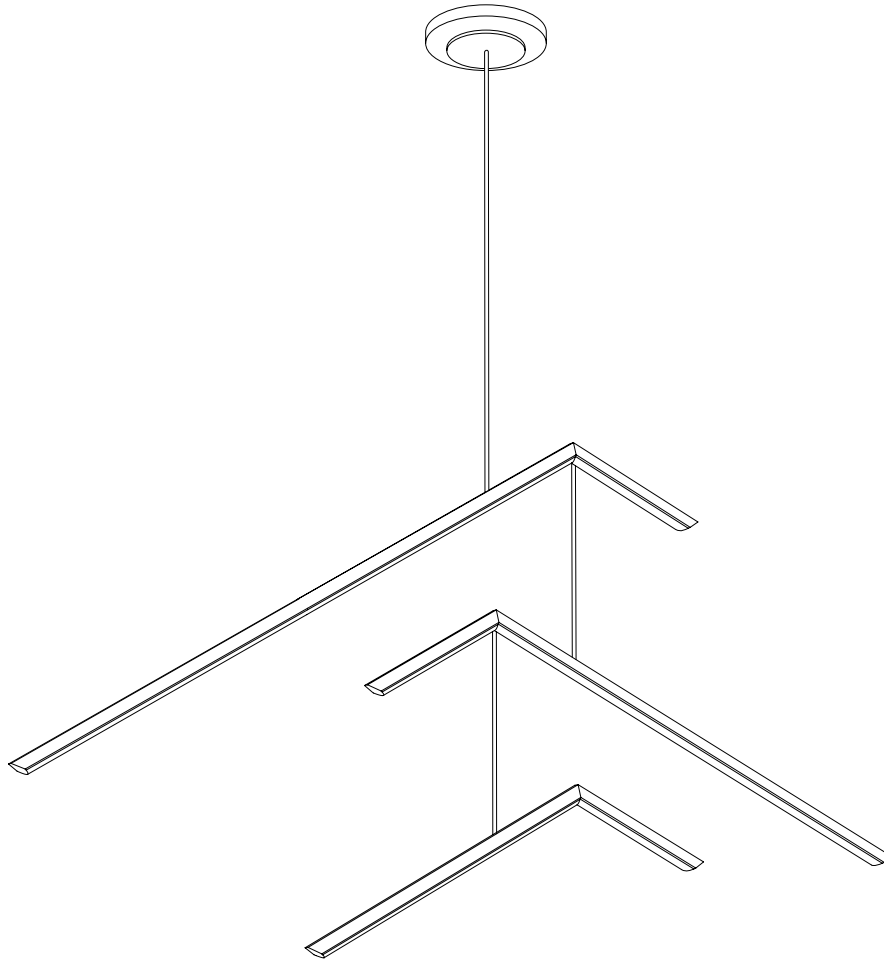

## CONCORD (CC50-3)

### LED Chandelier

---

**FIXTURE DIMENSIONS:**

L65" x W2" x H37"

**CANOPY DIMENSIONS:**

L7.75" x W7.75" x H1.5"  
3.5" J-Box Mounting Hole Pattern

**FIXTURE WEIGHT:**

10lbs

2700K, 3000K, 3500K, 4100K

**POWDER-COAT FINISH:**

Metallic Gold  
Metallic Copper  
Metallic Nickel  
Metallic Grey  
Satin Black  
Satin White

**CORD:**

Matching Fabric Cord

**SUSPENSION:**

Suspension height is cut to specification