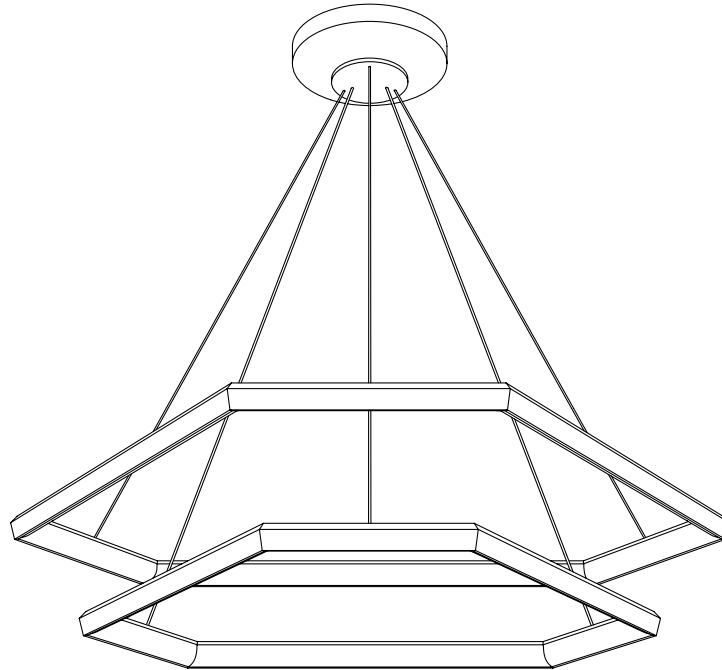

160 Narragansett Ave. #2 Providence, RI 02907
info@studioendo.com
www.studioendo.com
(213) 507-9101

DITRI CASCADE (DXC43-2)

LED Chandelier

FIXTURE DIMENSIONS:

L43" x W37" x H9"

CANOPY DIMENSIONS:

L10" x W10" x H1.75"
3.5" J-Box Mounting Hole Pattern

FIXTURE WEIGHT:

15lbs

CERTIFICATION:

Suitable for damp locations

ELECTRICAL:

Input: 110-120v AC
Wattage: 75W
Dimming: TRIAC/Forward Phase
Compatible

ILLUMINATION:

Luminosity: 7250 Lumen Source
CRI: 90+

COLOR TEMPERATURE:

2700K, 3000K, 3500K, 4100K

POWDER-COAT FINISH:

Metallic Gold
Metallic Copper
Metallic Nickel
Metallic Grey
Satin Black
Satin White

CORD:

Black Silicone

SUSPENSION:

Suspension height is cut to specification