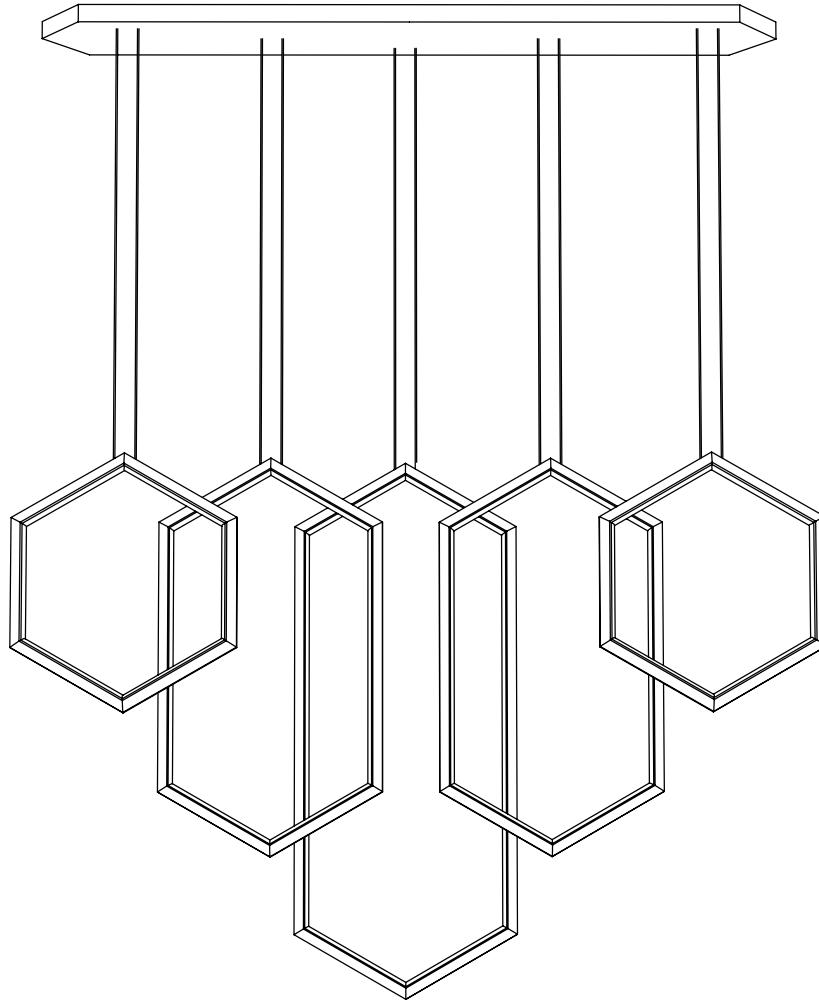

160 Narragansett Ave. #2 Providence, RI 02907
info@studioendo.com
www.studioendo.com
(213) 507-9101

FIGARO V (FG46-5) LED Chandelier

FIXTURE DIMENSIONS:

L69" x W12" x H46"

CANOPY DIMENSIONS:

L60" x W12" x H1.75"
3.5" J-Box Mounting Hole Pattern

FIXTURE WEIGHT:

54lbs

CERTIFICATION:

Suitable for damp locations

ELECTRICAL:

Input: 110-120v AC
Wattage: 155W
Dimming: TRIAC/Forward Phase
Compatible

ILLUMINATION:

Luminosity: 14050 Lumen Source
CRI: 90+

COLOR TEMPERATURE:

2700K, 3000K, 3500K, 4100K

POWDER-COAT FINISH:

Metallic Gold
Metallic Copper
Metallic Nickel
Metallic Grey
Satin Black
Satin White

CORD:

Black Silicone

SUSPENSION:

Suspension height is cut to specification