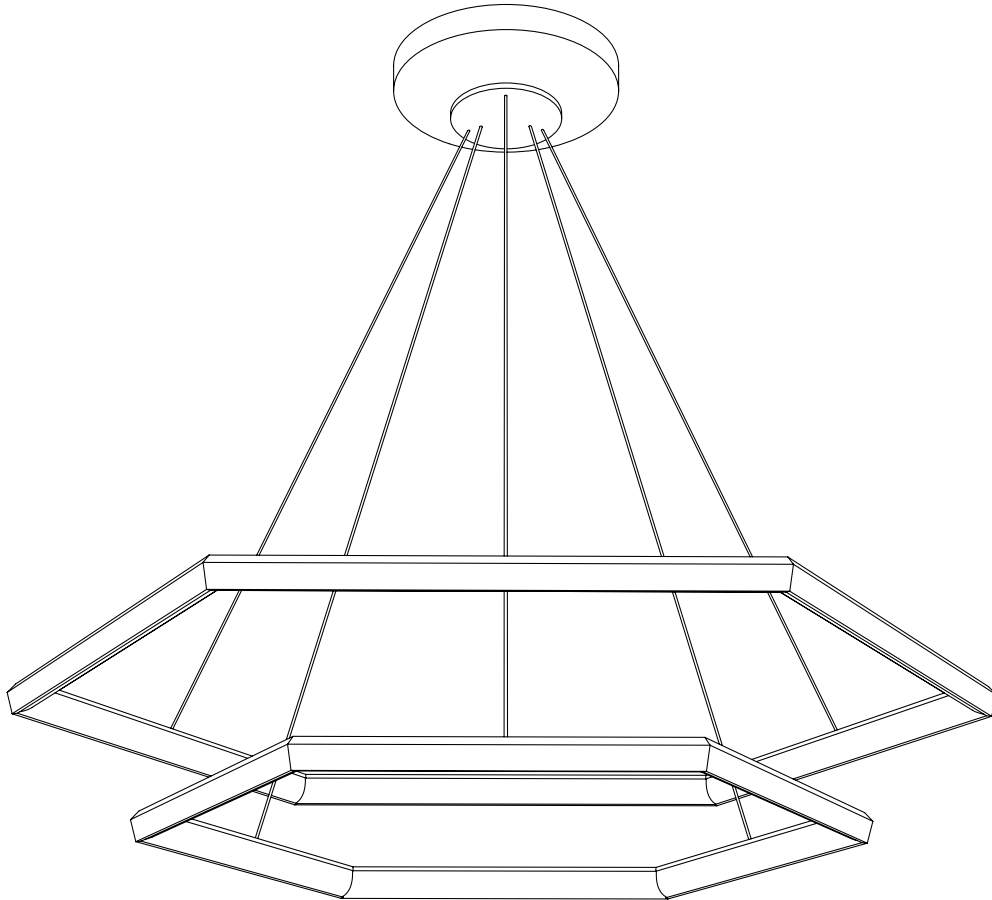

160 Narragansett Ave. #2 Providence, RI 02907
info@studioendo.com
www.studioendo.com
(213) 507-9101

HEXIA CASCADE (HXC46-2)

LED Chandelier

FIXTURE DIMENSIONS:

L46" x W40" x H9"

CANOPY DIMENSIONS:

L10" x W10" x H1.75"
3.5" J-Box Mounting Hole Pattern

FIXTURE WEIGHT:

15.5lbs

CERTIFICATION:

Suitable for damp locations

ELECTRICAL:

Input: 110-120v AC
Wattage: 78W
Dimming: TRIAC/Forward Phase
Compatible

ILLUMINATION:

Luminosity: 7600 Lumen Source
CRI: 90+

COLOR TEMPERATURE:

2700K, 3000K, 3500K, 4100K

POWDER-COAT FINISH:

Metallic Gold
Metallic Copper
Metallic Nickel
Metallic Grey
Satin Black
Satin White

CORD:

Black Silicone

SUSPENSION:

Suspension height is cut to specification