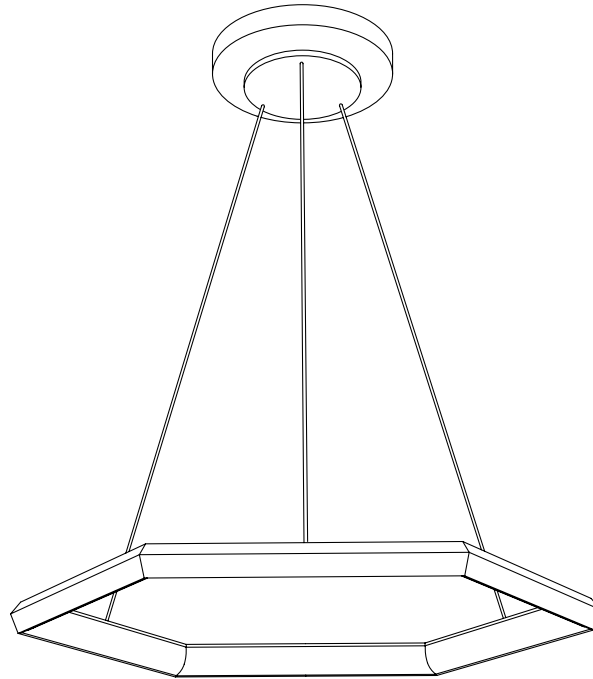

160 Narragansett Ave. #2 Providence, RI 02907
info@studioendo.com
www.studioendo.com
(213) 507-9101

HEXIA (HX28)

LED Pendant

FIXTURE DIMENSIONS:

L28" x W25" x H1.5"

CANOPY DIMENSIONS:

L7.75" x W7.75" x H1.5"
3.5" J-Box Mounting Hole Pattern

FIXTURE WEIGHT:

7lbs

CERTIFICATION:

Suitable for damp locations

**ELECTRICAL:**

Input: 110-120v AC
Wattage: 28W
Dimming: TRIAC/Forward Phase
Compatible

ILLUMINATION:

Luminosity: 2600 Lumen Source
CRI: 90+

COLOR TEMPERATURE:

2700K, 3000K, 3500K, 4100K

POWDER-COAT FINISH:

Metallic Gold
Metallic Copper
Metallic Nickel
Metallic Grey
Satin Black
Satin White

CORD:

Black Silicone

SUSPENSION:

Suspension height is cut to specification