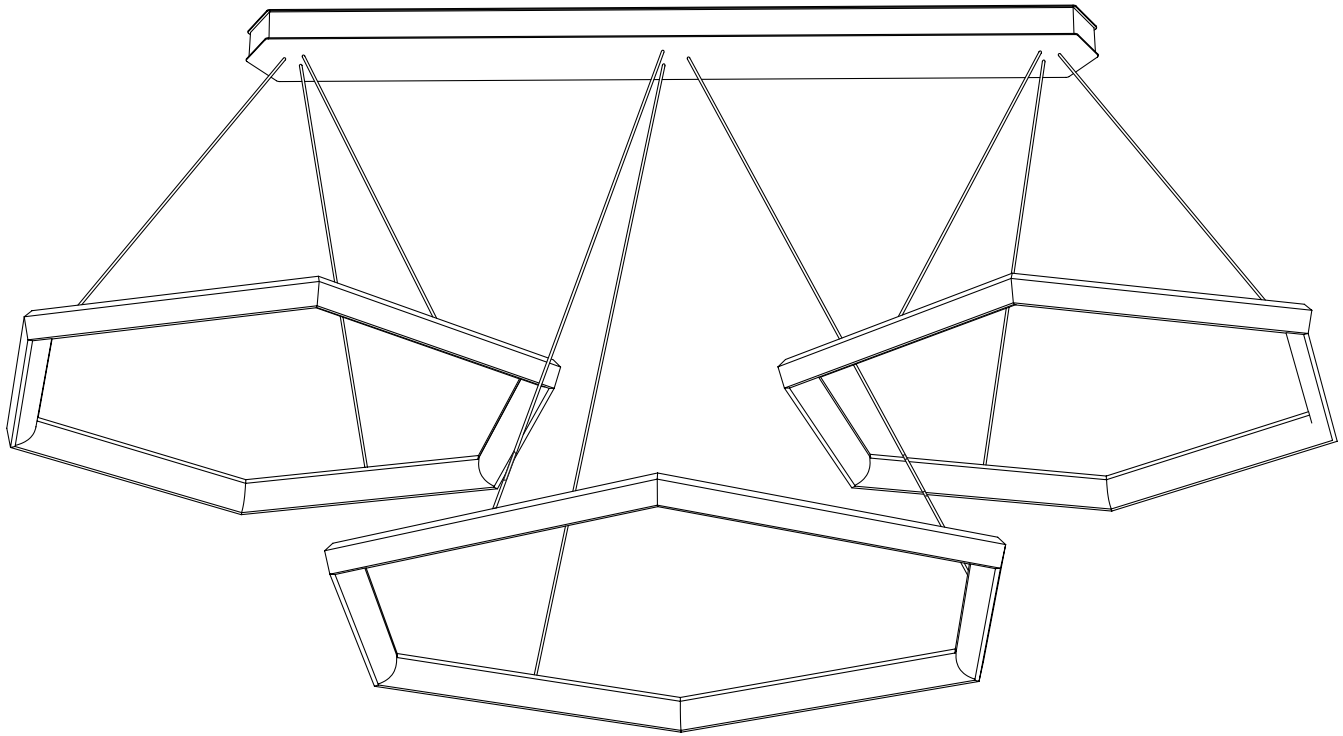

160 Narragansett Ave. #2 Providence, RI 02907
info@studioendo.com
www.studioendo.com
(213) 507-9101

HEXIA TRIO (HXT34-3)

LED Chandelier

FIXTURE DIMENSIONS:

L65" x W30" x H8"

CANOPY DIMENSIONS:

L42" x W4.5" x H1.5"
3.5" J-Box Mounting Hole Pattern

FIXTURE WEIGHT:

18.5lbs

CERTIFICATION:

Suitable for damp locations

ELECTRICAL:

Input: 110-120v AC
Wattage: 89W
Dimming: TRIAC/Forward Phase
Compatible

ILLUMINATION:

Luminosity: 8400 Lumen Source
CRI: 90+

COLOR TEMPERATURE:

2700K, 3000K, 3500K, 4100K

POWDER-COAT FINISH:

Metallic Gold
Metallic Copper
Metallic Nickel
Metallic Grey
Satin Black
Satin White

CORD:

Black Silicone

SUSPENSION:

Suspension height is cut to specification