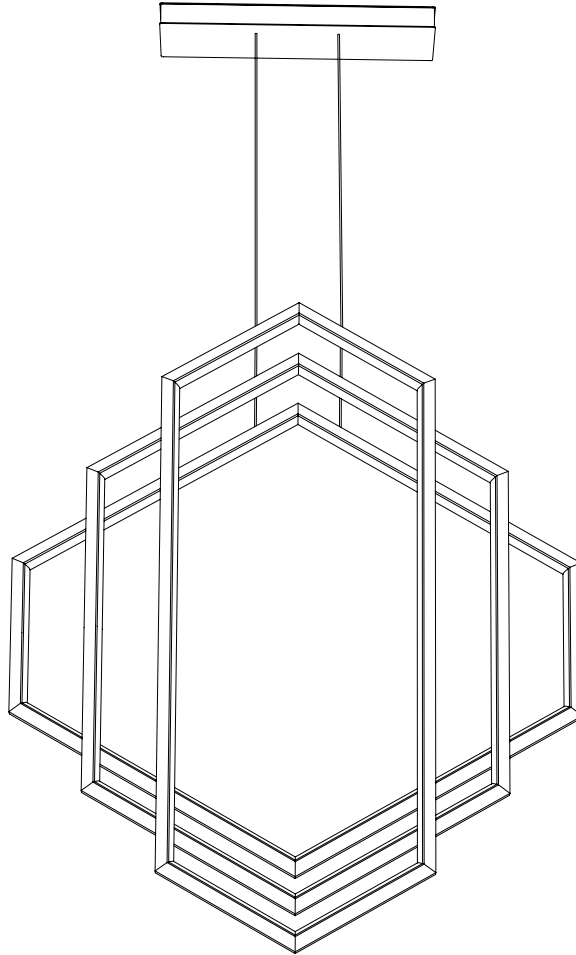

160 Narragansett Ave. #2 Providence, RI 02907
info@studioendo.com
www.studioendo.com
(213) 507-9101

IRIS III (IX46-3)

LED Chandelier

FIXTURE DIMENSIONS:

L40" x W5.5" x H46"

CANOPY DIMENSIONS:

L20" x W5.5" x H1.5"
3.5" J-Box Mounting Hole Pattern

FIXTURE WEIGHT:

18lbs

CERTIFICATION:

Suitable for damp locations

**ELECTRICAL:**

Input: 110-120v AC
Wattage: 115W
Dimming: TRIAC/Forward Phase
Compatible

ILLUMINATION:

Luminosity: 11115 Lumen Source
CRI: 90+