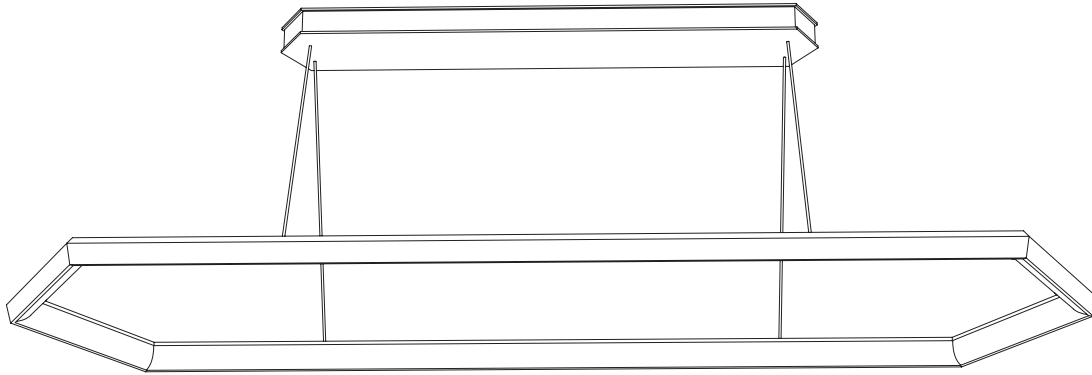

160 Narragansett Ave. #2 Providence, RI 02907
info@studioendo.com
www.studioendo.com
(213) 507-9101

KRUOS PENDANT (LX58)

LED Linear Pendant

FIXTURE DIMENSIONS:

L58" x W19.25" x H1.5"

CANOPY DIMENSIONS:

L30" x W4.5" x H1.5"

3.5" J-Box Mounting Hole Pattern

FIXTURE WEIGHT:

13.5lbs

CERTIFICATION:

Suitable for damp locations

ELECTRICAL:

Input: 110-120v AC

Wattage: 45W

Suspension height is cut to specification