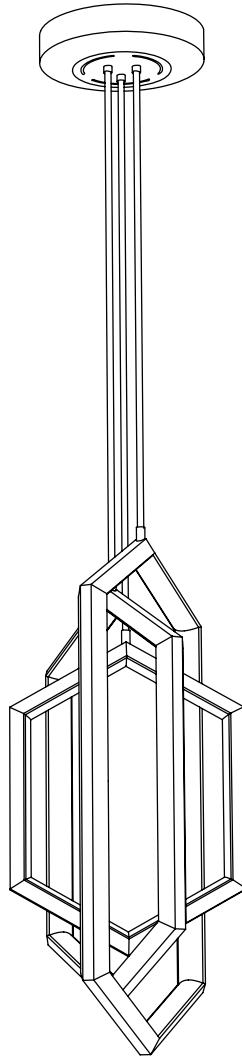

160 Narragansett Ave. #2 Providence, RI 02907
 info@studioendo.com
 www.studioendo.com
 (213) 507-9101

ORBIS (VX31-3)

LED Chandelier

FIXTURE DIMENSIONS:

L14" x W14" x H31"

CANOPY DIMENSIONS:

L10" x W10" x H1.75"
 3.5" J-Box Mounting Hole Pattern

FIXTURE WEIGHT:

15lbs

CERTIFICATION:

Suitable for damp locations

ELECTRICAL:

Input: 110-120v AC
 Wattage: 71W
 Dimming: TRIAC/Forward Phase
 Compatible

ILLUMINATION:

Luminosity: 6450 Lumen Source
 CRI: 90+

COLOR TEMPERATURE:

2700K, 3000K, 3500K, 4100K

POWDER-COAT FINISH:

Metallic Gold
 Metallic Copper
 Metallic Nickel
 Metallic Grey
 Satin Black
 Satin White

CORD:

Matching Fabric Cord

SUSPENSION:

Suspension height is cut to specification