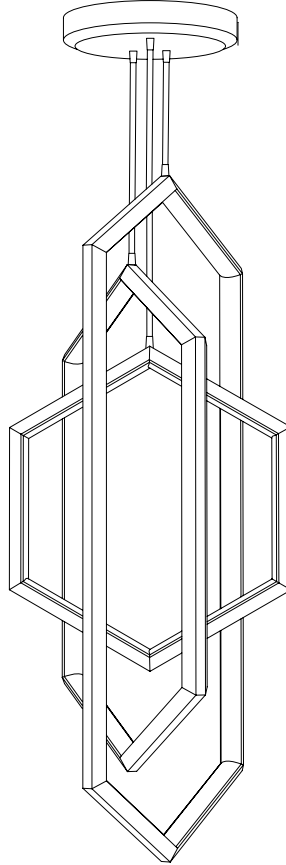

160 Narragansett Ave. #2 Providence, RI 02907
info@studioendo.com
www.studioendo.com
(213) 507-9101

ORBIS (VX46-3)

LED Chandelier

FIXTURE DIMENSIONS:

L20" x W20" x H46"

CANOPY DIMENSIONS:

L12" x W12" x H1.75"
3.5" J-Box Mounting Hole Pattern

FIXTURE WEIGHT:

20.5lbs

CERTIFICATION:

Suitable for damp locations

ELECTRICAL:

Input: 110-120v AC
Wattage: 90W
Dimming: TRIAC/Forward Phase
Compatible

ILLUMINATION:

Luminosity: 8500 Lumen Source
CRI: 90+

COLOR TEMPERATURE:

2700K, 3000K, 3500K, 4100K

POWDER-COAT FINISH:

Metallic Gold
Metallic Copper
Metallic Nickel
Metallic Grey
Satin Black
Satin White

CORD:

Matching Fabric Cord

SUSPENSION:

Suspension height is cut to specification